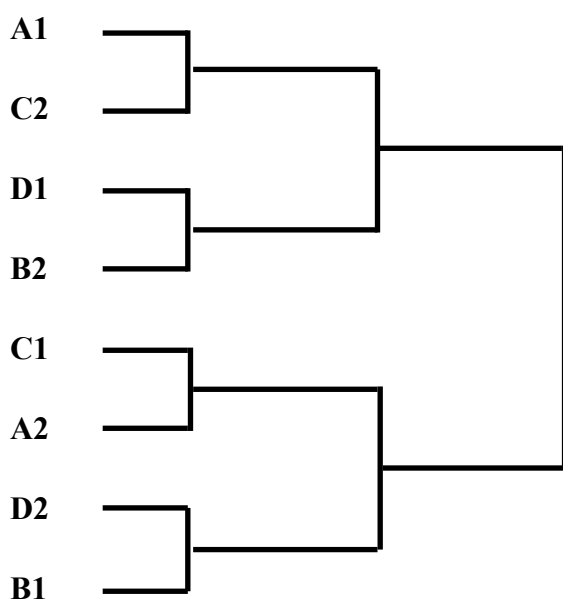

MALLESHWARAM CUP 2019

MEN'S LEAGUE STAGE GROUPINGS

POOL A	POOL B	POOL C	POOL D
St. Joseph's College of Commerce (SJCC-M)	Ramaiah Institute of Technology (RIT-M)	BMS College of Engineering (BMSCE-M)	Christ University (Christ-M)
Sindhi College (Sindhi-M)	Surana College (Surana-M)	R V College of Engineering (RVCE-M)	New Horizon College of Engineering (NHCE-M)
Nitte Meenakshi Institute of Technology (NMIT-M)	PES Institute of Technology (PESIT-M)	Jain University (JAIN-M)	Kristu Jayanthi College (KJC-M)
Adithya College (Adithya-M)	JAIN CMS (CMS-M)	Sai Vidhya Institute of Technology (SVIT-M)	Srishti College of Design (SCD-M)
		New Horizon Management (NHM)	Presidency University (Presidency-M)

WOMEN'S LEAGUE STAGE GROUPINGS

POOL A	POOL B	POOL C	POOL D
St. Joseph's College of Commerce (SJCC-W)	R V College of Engineering (RVCE-W)	New Horizon College of Engineering (NHCE-W)	Mount Carmel College (MCC-W)
BMS College of Engineering (BMSCE-W)	Jain University (JAIN-W)	Christ University (Christ-W)	Nitte University (Nitte-W)
Azim Premji University (APU-W)	Srishti College of Design (SCD-W)	Ramaiah Institute of Technology (RIT-W)	Kristu Jayanthi College (KJC-W)

KNOCK-OUT STAGE FORMAT

*Timings of the matches is attached.